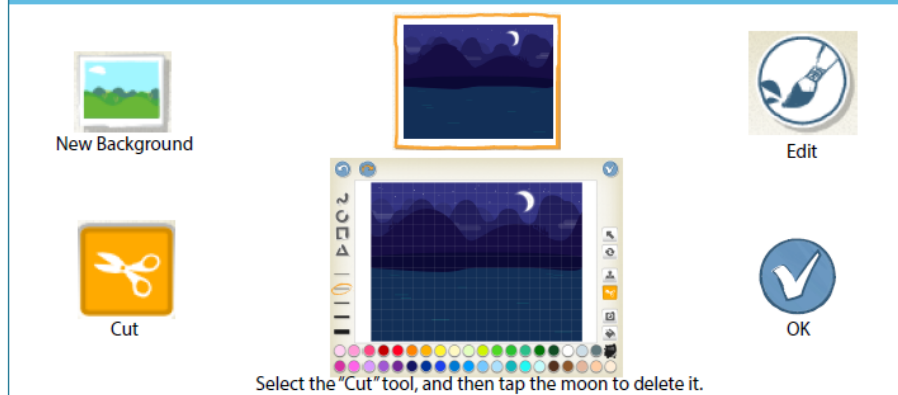

3. Choose Background; Edit to Remove Background's Moon

- Now that you know how to make new pages, can you make a project that has 3 pages, or 4 pages?
- What happens when you drag a character from one page to another?